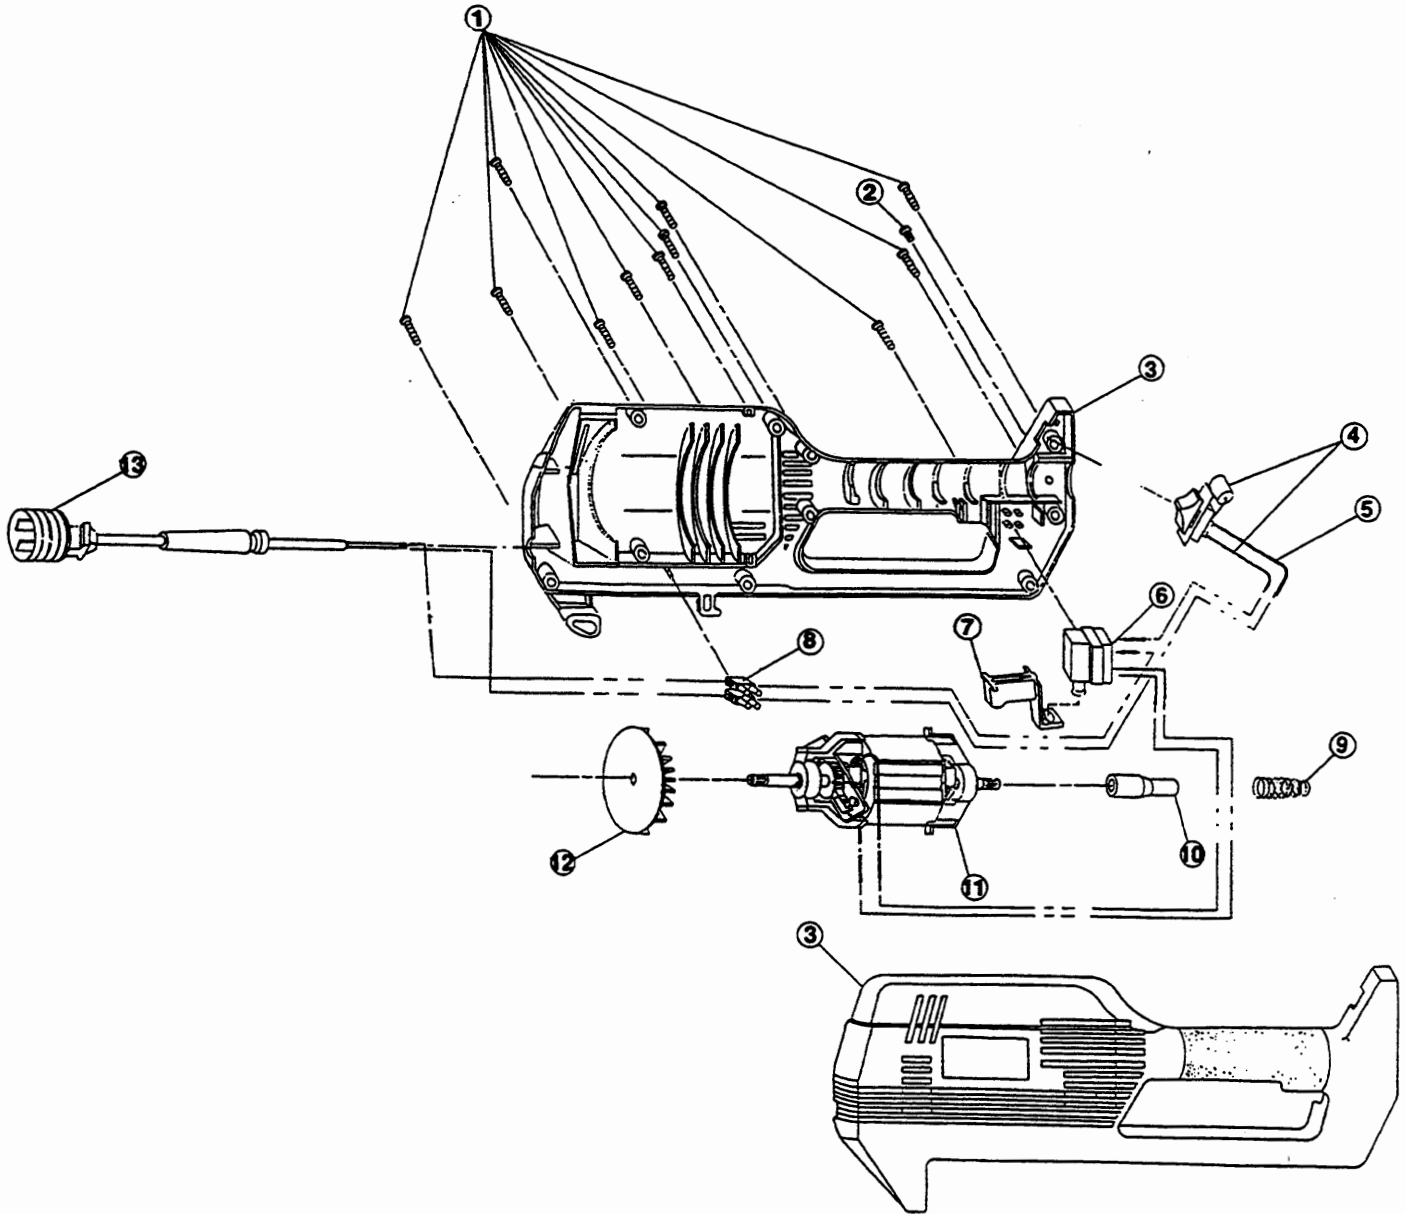

# MOTOR PARTS-RYOBI 135r

Item	Part No.	Description
1	180300	Screw Set
2	145569	Anti-Rotation Screw
3	180301	Motor Housing Assembly
4	180302	Two-Speed Switch Assembly
5	180559	Lead Wire
6	180150	Switch
7	180151	Trigger
8	180305	Terminal Block

Item	Part No.	Description
9	612468	Spring
10	180152	Driver
11	180154	Motor
12	180155	Cooling Fan
13	180156	Power Cord

The above part numbers are for serial numbers 212008361 and greater.

# BOOM & TRIMMER PARTS - RYOBI 135r

Item	Part No.	Description
1	610327	Shoulder Strap Clamp
2	145819	D-Handle
3	153523	D-Handle Hardware Assembly
4	180688	Upper Drive Shaft Housing Assembly
5	683605	Split Boom Coupling Set
6	683606	Coupling Bolt Assembly
7	683607	Adjustment Knob Assembly
8	180689	Lower Drive Shaft Housing
9	683608	Lower Flexible Drive Shaft
10	153597	Lower Clamp Assembly
11	180547	Guard Mounting Hardware
12	180548	Guard and Blade Assembly
13	180553	Blade Assembly
14	145569	Anti-Rotation Screw
15	180549	Gearbox Assembly
16	153619	Outer Spool and Eyelet Assembly
17	145566	Eyelet
18	610660	Retainer (10 pack)
19	610317	Spring
20	153600	Inner Reel
21	153066	Bump Head Knob Assembly
*	610375	Monofilament Line (50 ft.)
*	153577	Spool and Line (30 ft.) Assembly

\* not shown

The above part numbers are for serial numbers 212008361 and greater.