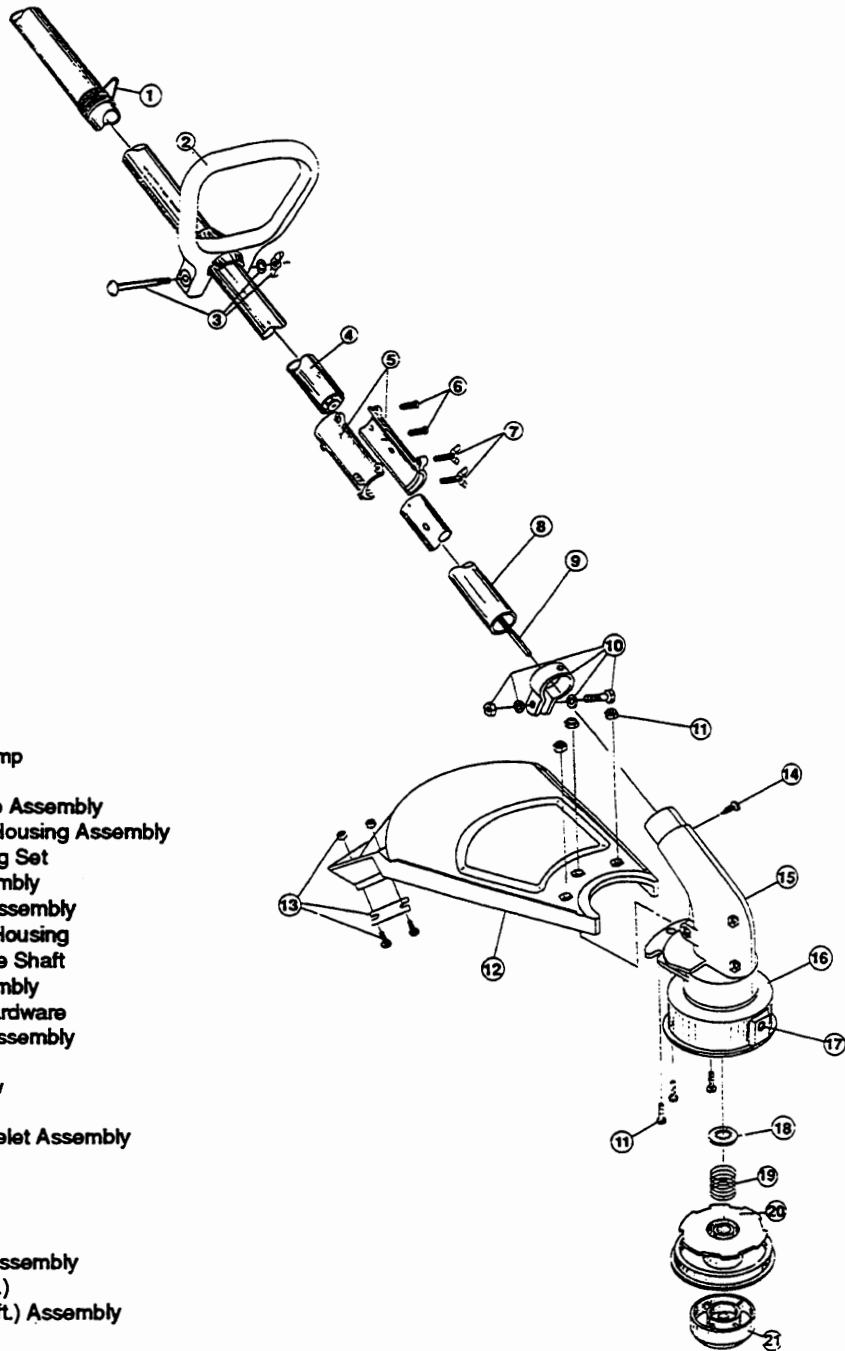

# MOTOR PARTS-RYOBI 135r

Item	Part No.	Description
1	180300	Screw Set
2	145569	Anti-Rotation Screw
3	180301	Motor Housing Assembly
4	180302	Two-Speed Switch Assembly
5	180559	Lead Wire
6	180150	Switch
7	180151	Trigger
8	180305	Terminal Block

Item	Part No.	Description
9	612468	Spring
10	180152	Driver
11	180154	Motor
12	180155	Cooling Fan
13	180156	Power Cord

The above part numbers are for serial numbers 212008361 and greater.

# BOOM & TRIMMER PARTS - RYOBI 135r

Item	Part No.	Description
1	610327	Shoulder Strap Clamp
2	145819	D-Handle
3	153523	D-Handle Hardware Assembly
4	180688	Upper Drive Shaft Housing Assembly
5	683605	Split Boom Coupling Set
6	683606	Coupling Bolt Assembly
7	683607	Adjustment Knob Assembly
8	180689	Lower Drive Shaft Housing
9	683608	Lower Flexible Drive Shaft
10	153597	Lower Clamp Assembly
11	180547	Guard Mounting Hardware
12	180548	Guard and Blade Assembly
13	180553	Blade Assembly
14	145569	Anti-Rotation Screw
15	180549	Gearbox Assembly
16	153619	Outer Spool and Eyelet Assembly
17	145566	Eyelet
18	610660	Retainer (10 pack)
19	610317	Spring
20	153600	Inner Reel
21	153066	Bump Head Knob Assembly
*	610375	Monofilament Line (50 ft.)
*	153577	Spool and Line (30 ft.) Assembly

\* not shown

The above part numbers are for serial numbers 212008361 and greater.